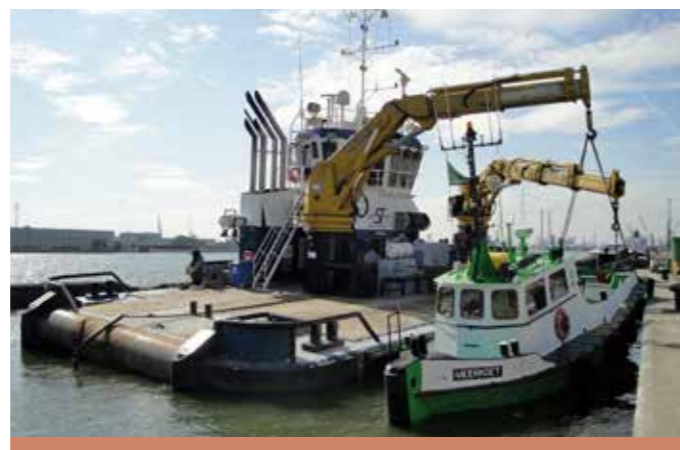

RELIABILITY

HS.Marine design focus is RELIABILITY, combined with easy and low maintenance.

All components have been designed and selected to guarantee world wide availability, easy inspection, low maintenance and easy service.

Our cranes are prepared for the tough marine environment. Fully watertight controls are also available.

Our obsession to detail, and our tough testing, make our cranes THE RELIABLE SOLUTION.